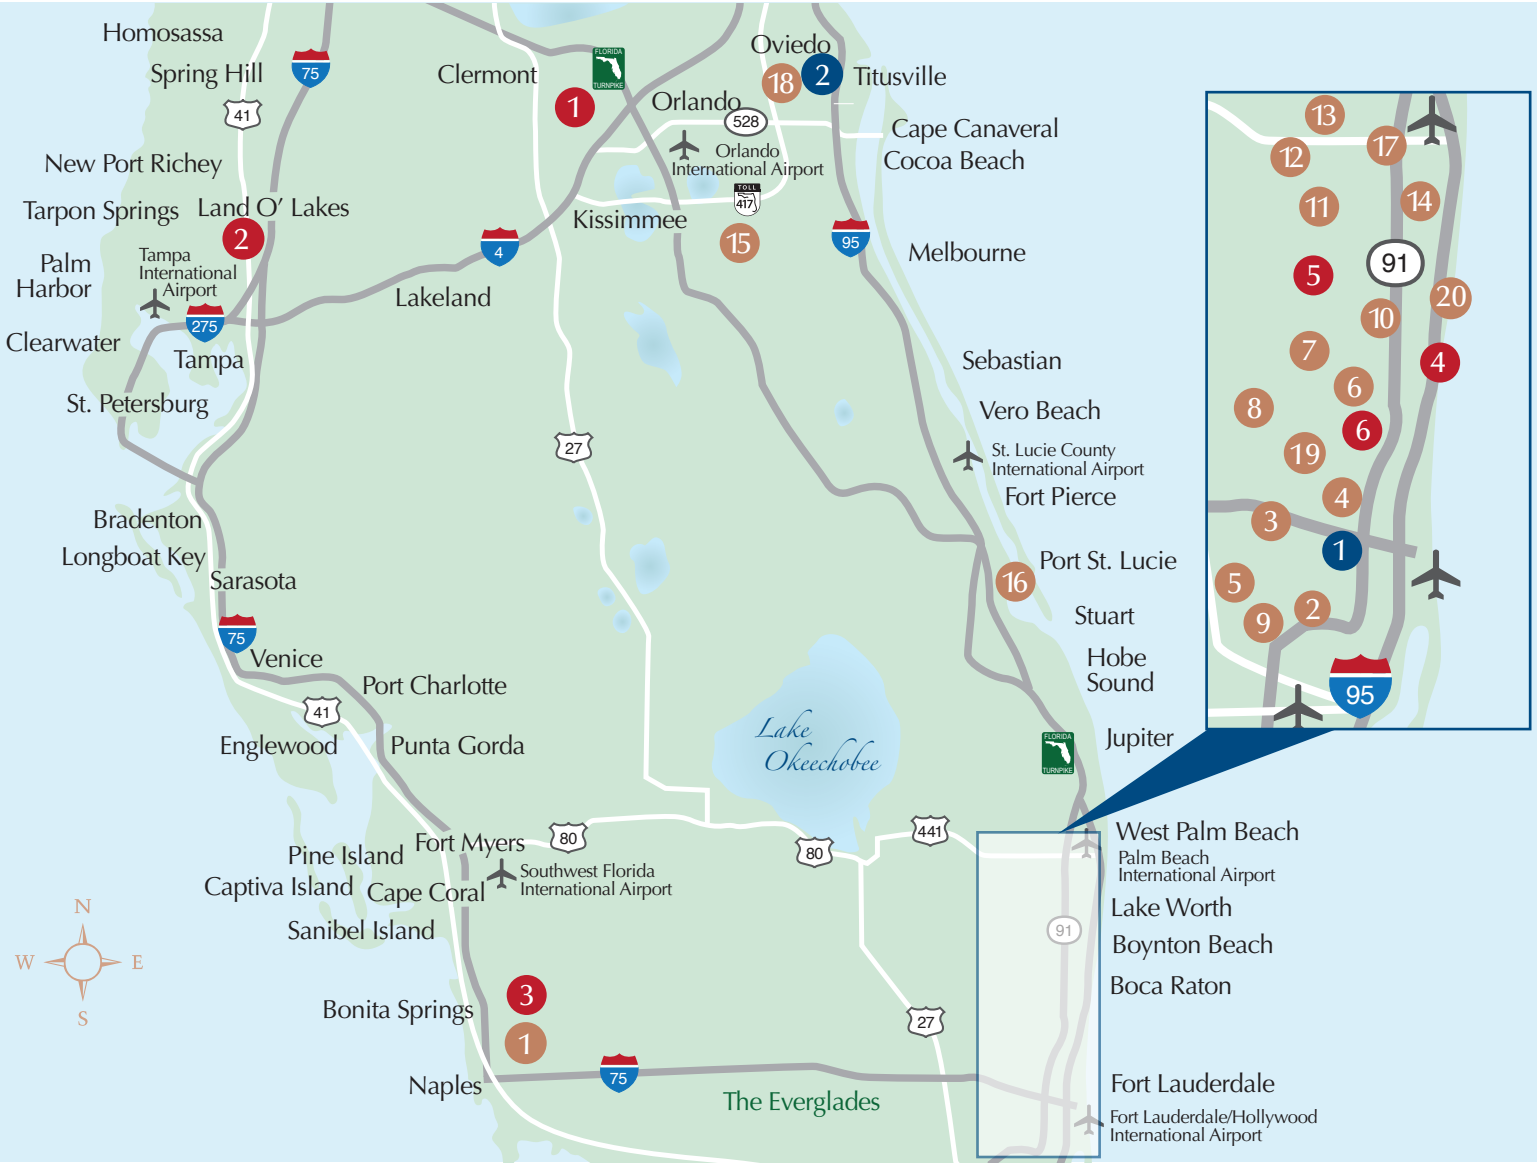

COMMUNITIES

CURRENT COMMUNITIES

- 1** Sawgrass Bay
Single-Family Homes in Clermont
- 2** LakeShore Ranch
Single-Family Homes in Land O' Lakes/Tampa
- 3** Natura at Bonita Fairways
Single-Family Homes in Bonita Springs
- 4** Floresta Grove
Exclusive Estate Homes in Boca Raton
- 5** Silverleaf
Single-Family Homes in Lake Worth
- 6** Vantage at Palm Aire
Single-Family Homes in Pompano Beach

- 7** Crescent Creek
Single-Family Homes in Coconut Creek

- 8** Cape Sabal
Single-Family Homes in Margate

- 9** Villa Regina
Single-Family Homes in Pembroke Pines

- 10** Sausalito Place
Active Adult Community in Boynton Beach

- 15** North Pointe
Single-Family Homes in Kissimmee/Lake Nona

- 16** Murano
Single-Family Homes in Palm City/Stuart

- 17** Bridgewater at Lake Osborne
Townhomes with Garages in Lantana

- 18** Oviedo Forest
Single-Family Homes in Oviedo

- 19** St. Moritz
Townhomes in Tamarac/Ft. Lauderdale

- 20** Waterside
Townhomes in Boynton Beach